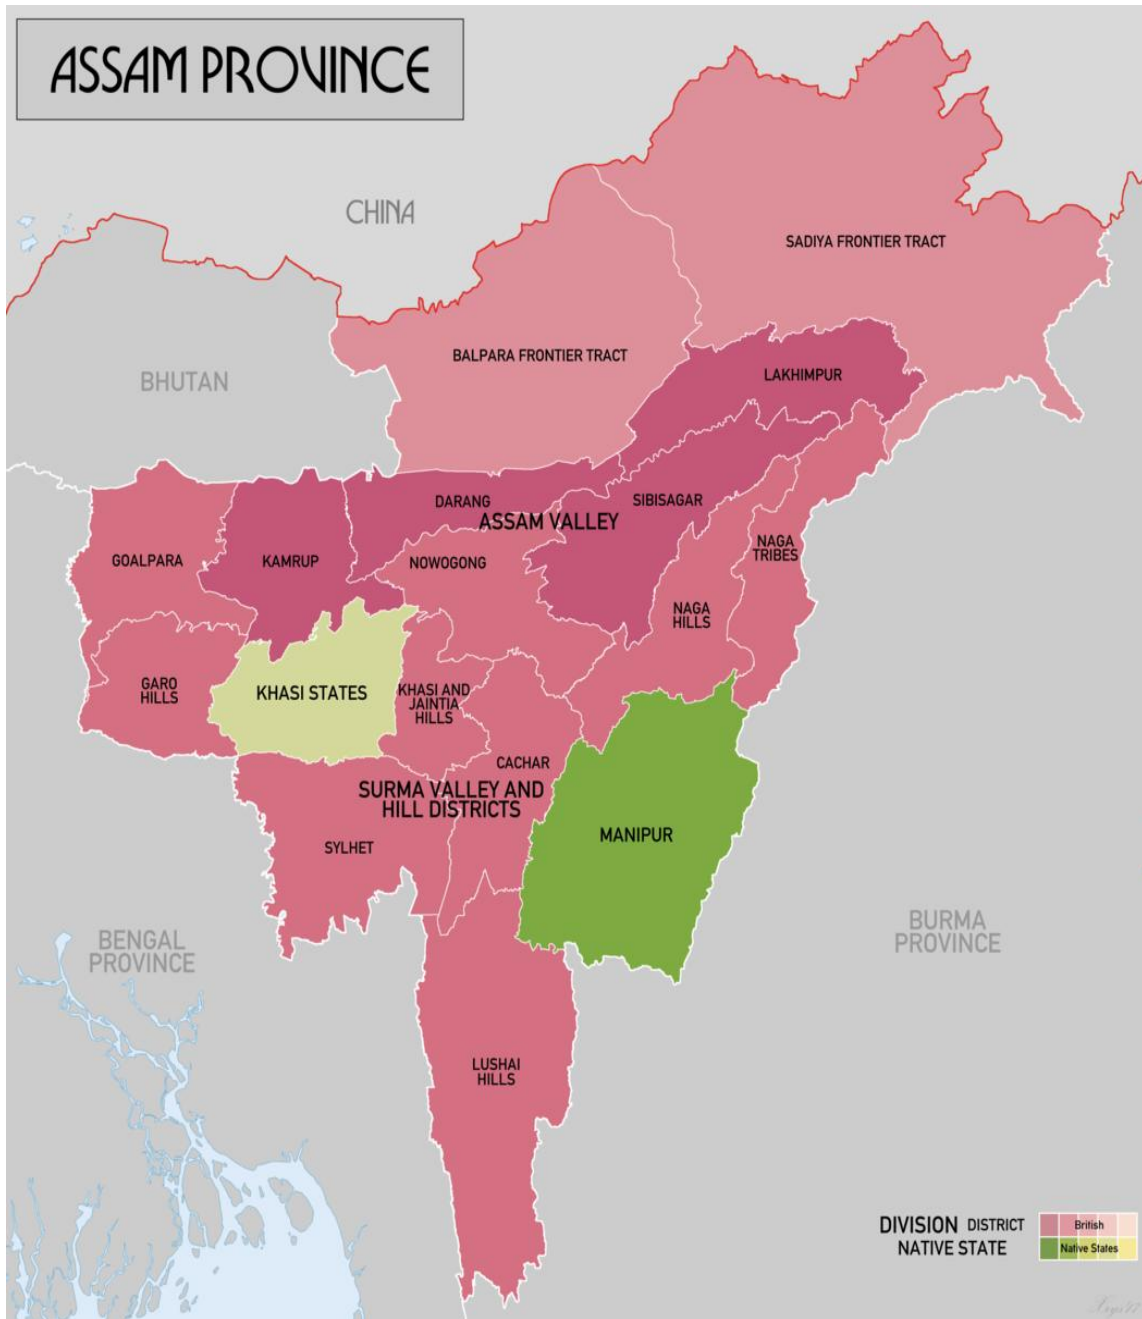

MAP: 1

Map of Assam Province, Source data: Survey of India 1:253k (Perry-Castenada Map Library, Univ of Texas), India 1:1M, Imperial Gazetteer of India 1:4M (Digital South Asia Library, Univ of Chicago) URL: